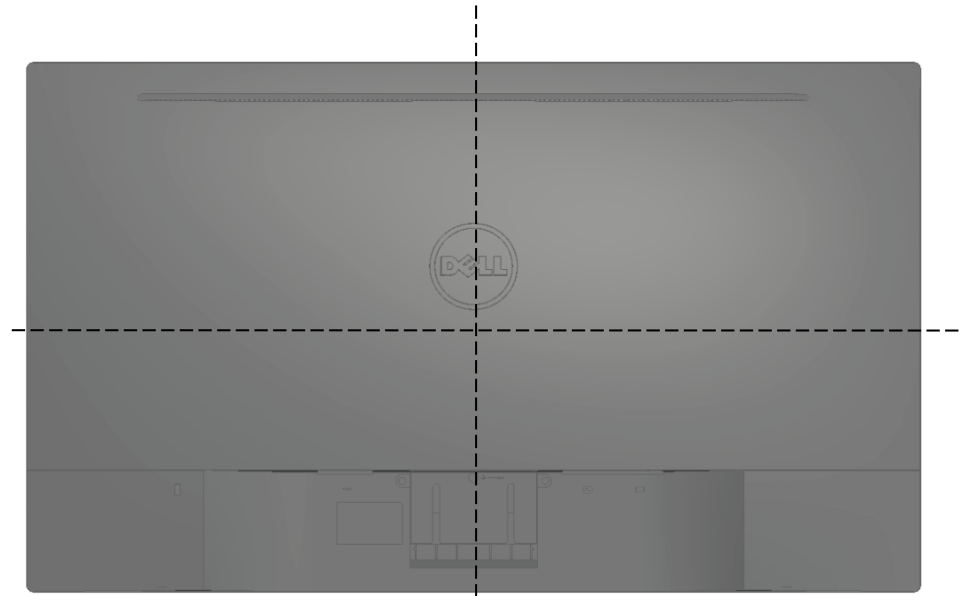

SE2416HM Outline Dimensions

Nominal Dimensions
Unit: mm/(inch)

Back view of Monitor without stand